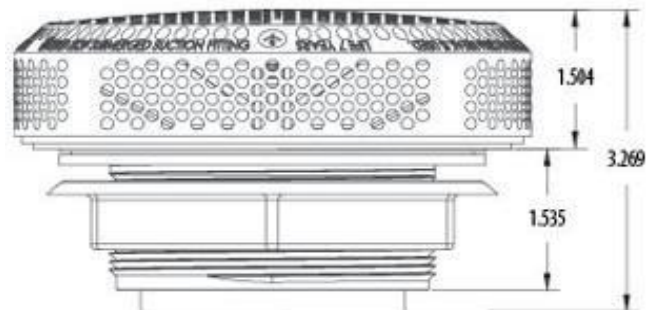

Waterway Sidewall Suction Cover

640-3797 V

FEATURES:

- New Super Hi-Flo Rating of 251 GPM (portable spas only)
- Available in 2" and 2 ½" S sizes

SPECIFICATIONS:

- Total Open Area: 9.02 sq. in.

Hydro  **Ther**