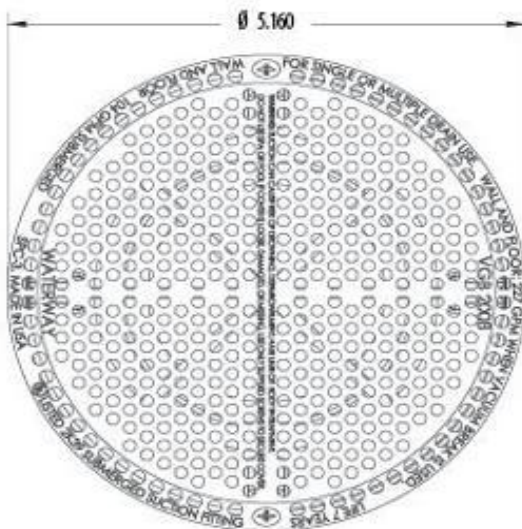

Waterway Sidewall Suction Cover

640-3797 V

FEATURES:

- New Super Hi-Flo Rating of 251 GPM (portable spas only)
- Available in 2" and 2 ½" S sizes

SPECIFICATIONS:

- Total Open Area: 9.02 sq. in.

Hydro  **Ther**