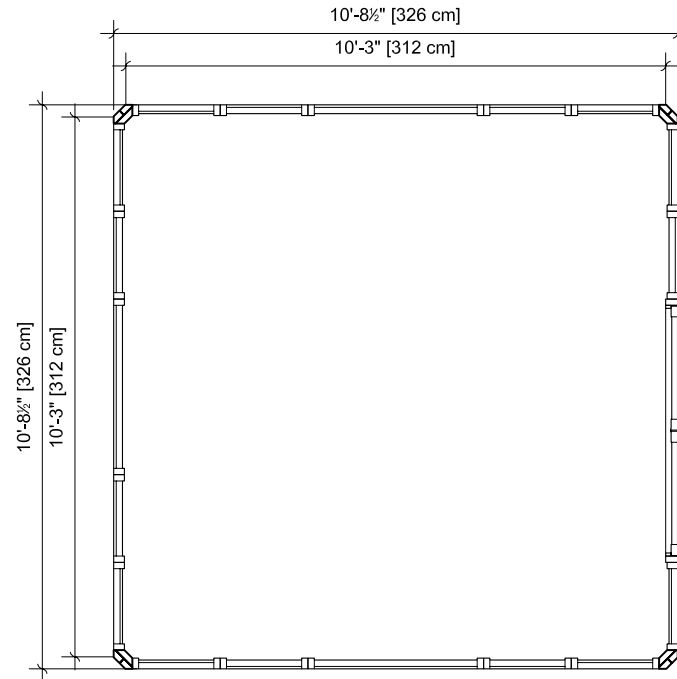

Freestanding Enclosed 11' x 11' CEDAR SERIES

The TAMIHI

FOOTPRINT

Footprint

Side Elevation

Front Elevation