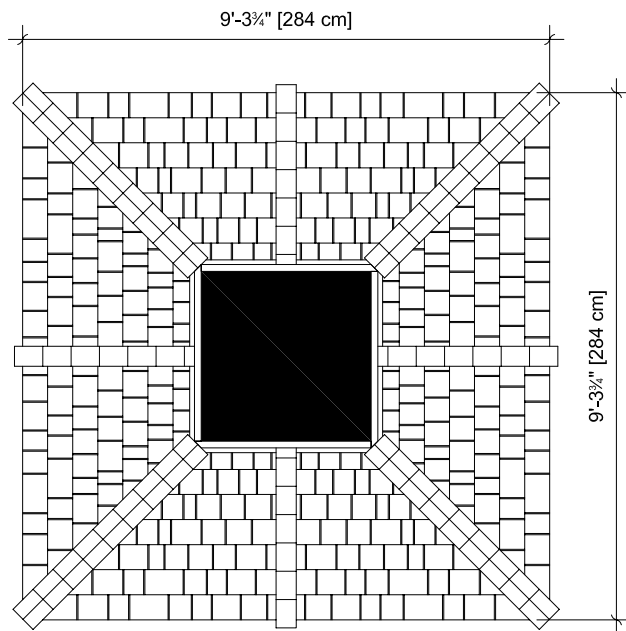

8' x 8' Lattice Wood Roof

CHEHALIS

FOOTPRINT

Roof Plan

Footprint Plan

Front Elevation