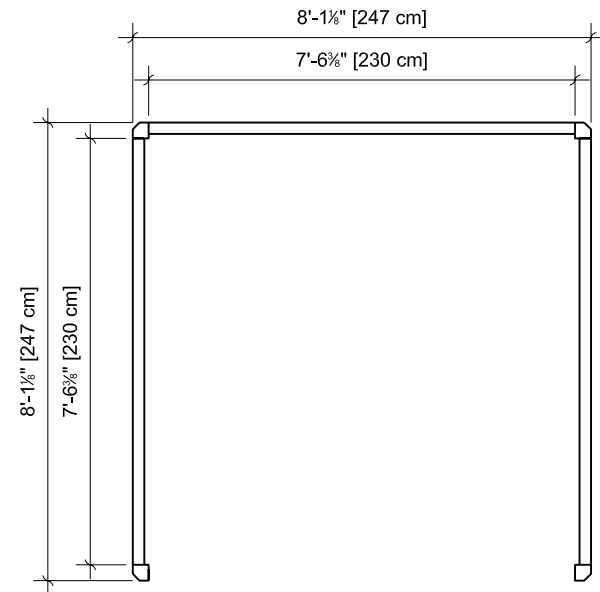

8' x 8' Lattice Wood Roof

CHEHALIS

FOOTPRINT

Roof Plan

Footprint Plan

Front Elevation