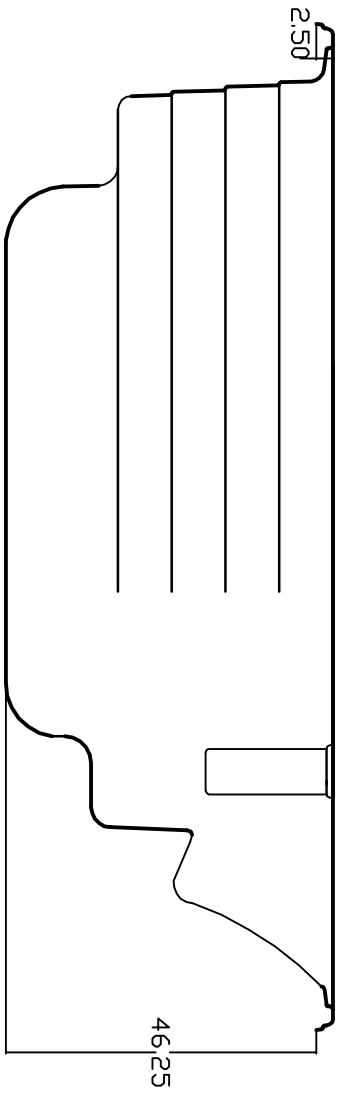

2018 AQUAPLAY 12SE CROSS SECTION LAYOUT

NOTE:
Dimensional tolerances are as follows due to variations in manufacturing:
Length / Width / Height(s): +.5/8"
Height Variance (side to side): +/-1/2"