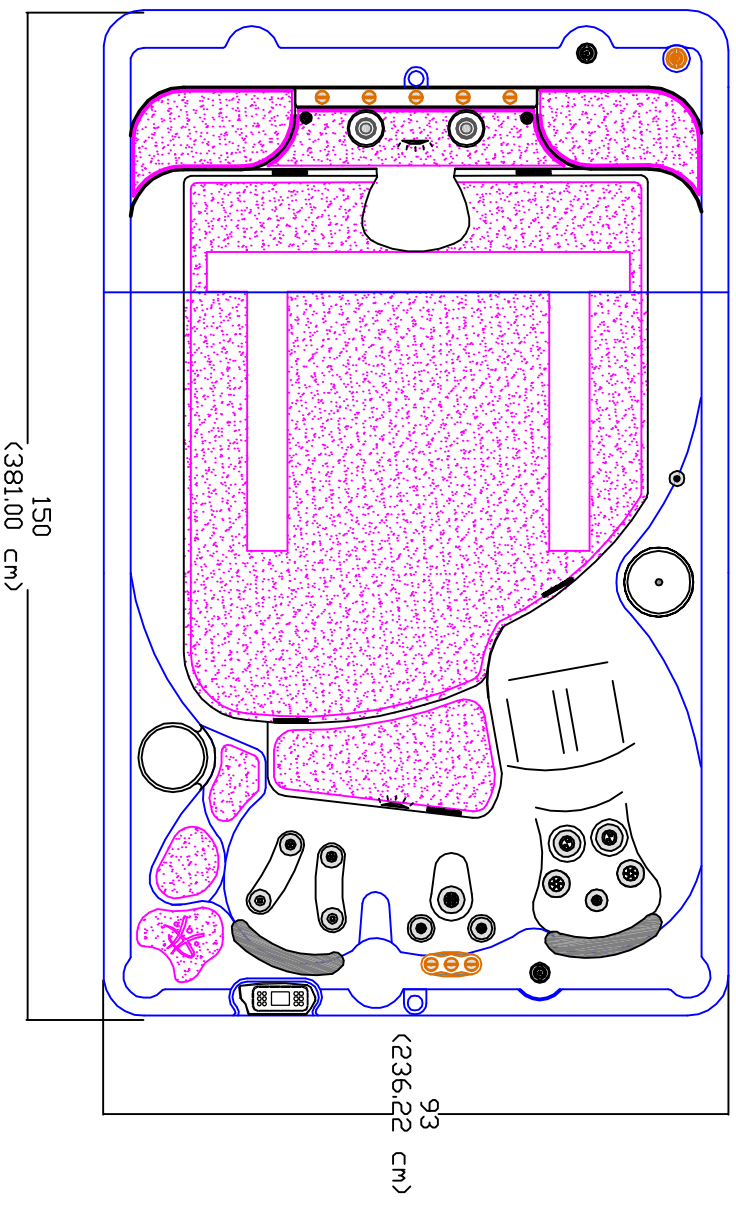

2018 AQUAPLAY 12SE CROSS SECTION LAYOUT

NOTE:
Dimensional tolerances are as follows due to variations in manufacturing:
Length / Width / Height(s): +.5/8"
Height Variance (side to side): +/-1/2"