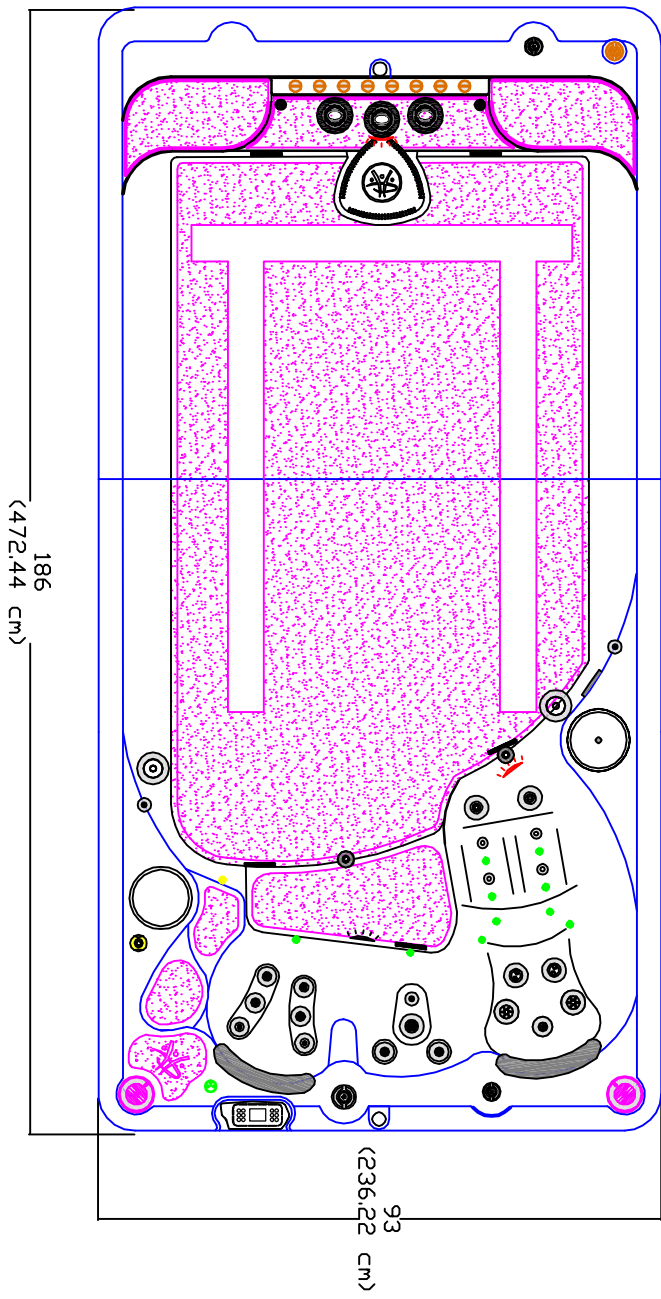

2018 AQUASPORT 16FX CROSS SECTION LAYOUT

NOTE:
Dimensional tolerances are as follows due to variations in manufacturing:
Length / Width / Height(s): +/- 5/8"
Height Variance (side to side): +/- 1/2"