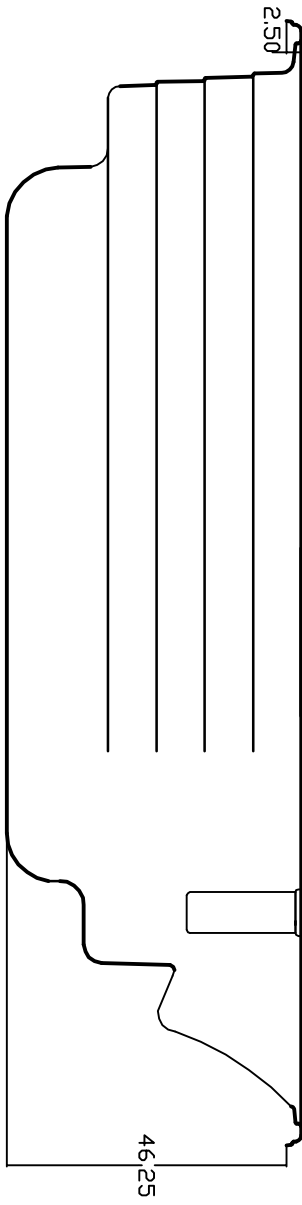

2018 AQUASPORT 16FX CROSS SECTION LAYOUT

NOTE:
Dimensional tolerances are as follows due to variations in manufacturing:
Length / Width / Height(s): +/- 5/8"
Height Variance (side to side): +/- 1/2"